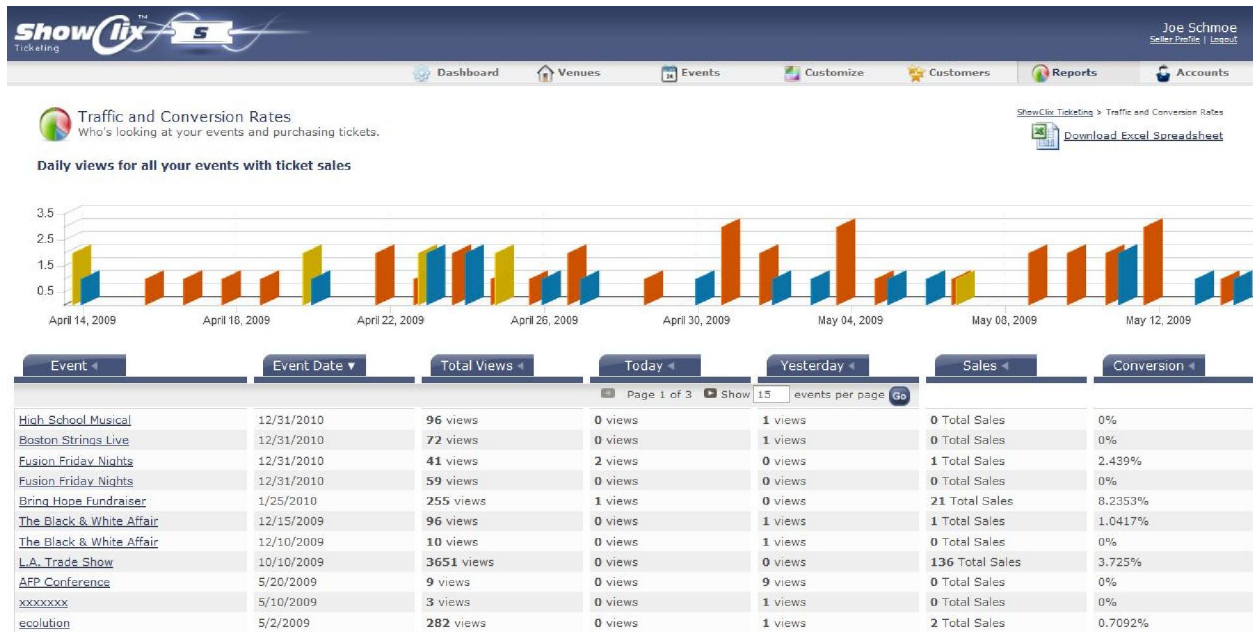

GET TICKETS 

 Invite Friends  Set Reminder  View Website

Your online event pages are even customized to look like your website - for Free!

## How does ShowClix work with DonorPro?

That's the best part. When someone purchases a ticket on your Showclix event page, that purchase is automatically processed and data automatically sent to your DonorPro database. That means for every constituent that buys a ticket or pays to attend your event in ShowClix, the same constituent is shown as registering and paying in DonorPro. It's that simple. This integration provides powerful data at your fingertips in your DonorPro database. You can track historical buying patterns for your constituents. You can measure the success of each event. You can use this information to make strategic decisions about upcoming events and for creating new events.